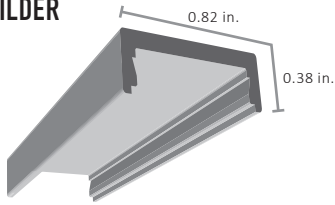

CHROMAPATH® ALUMINUM CHANNELS

CHROMAPATH® BUILDER SLIM

INCLUDES
SLIM channel only

COMPATIBILITY

FLUID VIEW®	DOUBLE BLAZE™	VALENT® X
BLAZE™	VALENT®	AVENUE 24™
ULTRA BLAZE™	VALENT® HD	DAZZLE® RGB(W)

MOUNTING: Surface or Recessed

CHANNEL OPTIONS

<input type="checkbox"/> SKU ALUMINUM	<input type="checkbox"/> SKU WHITE FINISH	<input checked="" type="checkbox"/> SKU BLACK FINISH	LENGTH	BUNDLE OPTION
DI-CPCHA-SL48	DI-CPCHA-SL48W	DI-CPCHA-SL48B	48 in.	Single
DI-CPCHA-SL48-10	DI-CPCHA-SL48W-10	DI-CPCHA-SL48B-10	48 in.	Pack of 10
DI-CPCHA-SL96	DI-CPCHA-SL96W	DI-CPCHA-SL96B	96 in.	Single
DI-CPCHA-SL96-10	DI-CPCHA-SL96W-10	DI-CPCHA-SL96B-10	96 in.	Pack of 10