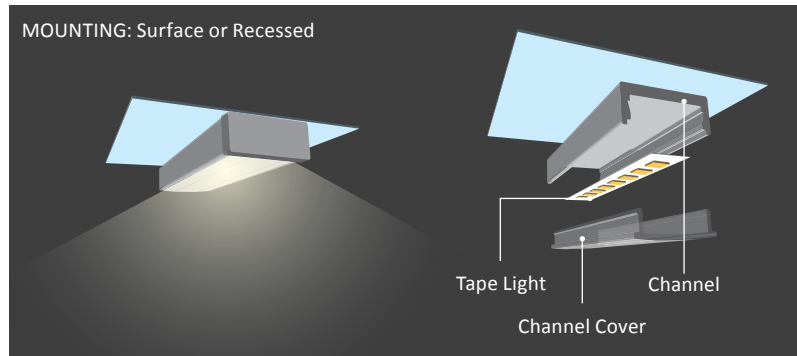

CHROMAPATH® ALUMINUM CHANNELS

CHROMAPATH® BUILDER SLIM

INCLUDES
SLIM channel only

COMPATIBILITY

FLUID VIEW®	DOUBLE BLAZE™	VALENT® X
BLAZE™	VALENT®	AVENUE 24™
ULTRA BLAZE™	VALENT® HD	DAZZLE® RGB(W)

MOUNTING: Surface or Recessed

PREMIUM DIFFUSION COVER AND END-CAP

PRODUCT INFORMATION

PREMIUM DIFFUSION COVER (PD):

The ultimate in total diffusion for uninterrupted continuous LED light output.
Note: warm shift in Kelvin of 75K and an average 24% decrease in delivered lumens. Refer to install guide for optimal performance guidelines.