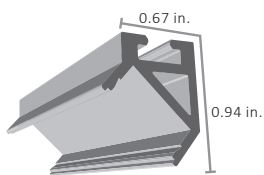

CHROMAPATH® BUILDER 45°

INCLUDES

End-to-end connector plugs & mounting clips

COMPATIBILITY

FLUID VIEW®	DOUBLE BLAZE™	VALENT® X
BLAZE™	VALENT®	AVENUE 24™
ULTRA BLAZE™	VALENT® HD	DAZZLE® RGB(W)

CHANNEL OPTIONS

☐ SKU ALUMINUM	☐ SKU WHITE FINISH	☒ SKU BLACK FINISH	LENGTH	BUNDLE OPTION	INCLUDES PER CHANNEL
DI-CPCHA-4548	DI-CPCHA-4548W	DI-CPCHA-4548B	48 in.	Single	• 4x end-to-end connectors • 2x mounting clips
DI-CPCHA-4548-10	DI-CPCHA-4548W-10	DI-CPCHA-4548B-10	48 in.	Pack of 10	• 2x mounting clips
DI-CPCHA-4596	DI-CPCHA-4596W	DI-CPCHA-4596B	96 in.	Single	• 8x end-to-end connectors • 4x mounting clips
DI-CPCHA-4596-10	DI-CPCHA-4596W-10	DI-CPCHA-4596B-10	96 in.	Pack of 10	• 4x mounting clips