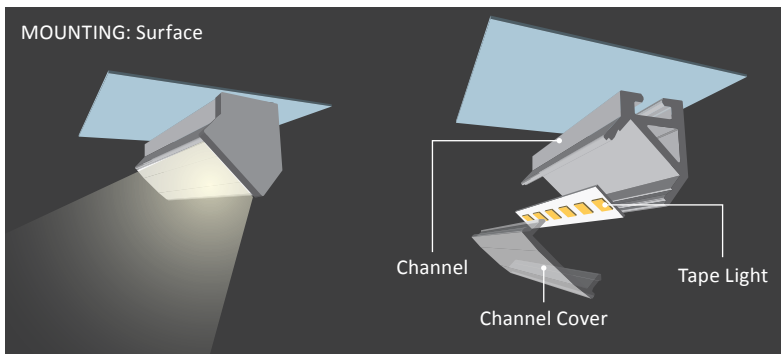

CHROMAPATH® BUILDER 45°

INCLUDES

End-to-end connector plugs & mounting clips

COMPATIBILITY

FLUID VIEW®	DOUBLE BLAZE™	VALENT® X
BLAZE™	VALENT®	AVENUE 24™
ULTRA BLAZE™	VALENT® HD	DAZZLE® RGB(W)

CHANNEL OPTIONS

PREMIUM DIFFUSION COVER AND END-CAP

PRODUCT INFORMATION

PREMIUM DIFFUSION COVER (PD):
The ultimate in total diffusion for uninterrupted continuous LED light output.
Note: warm shift in Kelvin of 75K and an average 24% decrease in delivered lumens. Refer to install guide for optimal performance guidelines.

45° Premium Diffusion End-Cap
5 extra sets

SKU ALUMINUM SKU WHITE FINISH SKU BLACK FINISH

DI-CPEC-45PD DI-CPEC-45PDW DI-CPEC-45PDB

STANDARD COVERS FROSTED / CLEAR AND END-CAPS

PRODUCT INFORMATION

FROSTED COVER:
Protects LED tape light and slightly softens light.
Note: Average warm shift in Kelvin of 35K and average 28% decrease in delivered lumens.