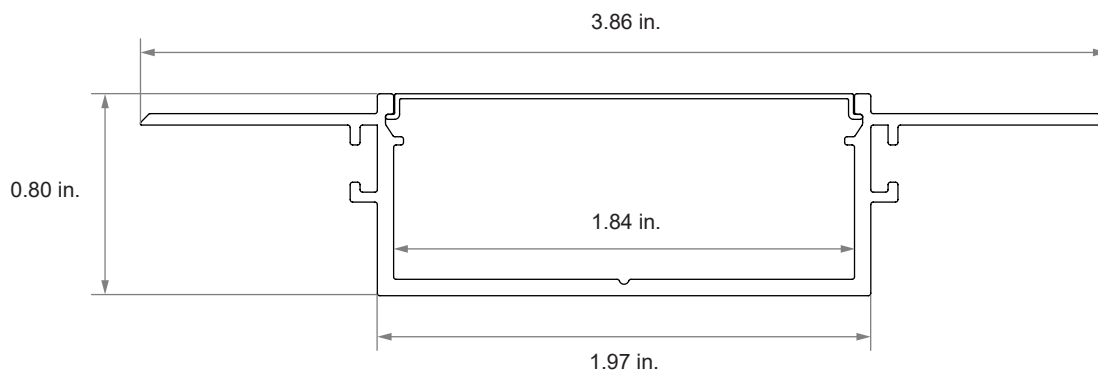

Item # _____

Project _____

DI-CPCHB-MUD2-96

Dimensions	20.3mm x 98mm (H x W)
Length	96 in.
Material	Aluminum
Environment	Indoor / Damp Location
Compatible Diode LED Products	14mm and smaller tape
Lens Type	Opal
Included Parts	(96in) Channel, (96in.) Opal Lens, (2) Open End Caps, (2) Closed End Caps, (2) End-to-end Connectors
Installation	Recessed, Mud-in
Warranty	5-year

ADDITIONAL ACCESSORIES

DI-CPCHB-MUD2-ACC	Includes: (2) Open end caps, (2) Closed end caps, (1 set) End-to-end connectors, (2) 90 Degree connectors
DI-PLNM-202MCS-**	20/2AWG, UL Listed Plenum/In-Wall Wire