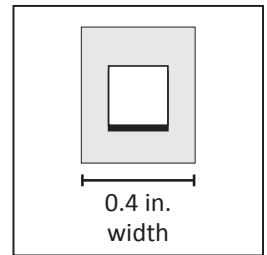

Color (CCT)

2700K 3000K 4200K 6300K

2700K
3000K
4200K
models

Watts
per ft.

Lumens
per ft.

Max.
run

VALENT™ 12V Premium LED Tape Light

Item #	Length	Color Temp	Lumens / ft.
DI-12V-1VA27-9016	16.4 ft.	2700K - warm white	150
DI-12V-1VA30-9016	16.4 ft.	3000K - warm white	157
DI-12V-1VA42-9016	16.4 ft.	4200K - neutral white	170
DI-12V-1VA63-9016	16.4 ft.	6300K - cool white	177
DI-12V-2VA27-9016	16.4 ft.	2700K - warm white	297
DI-12V-2VA30-9016	16.4 ft.	3000K - warm white	314
DI-12V-2VA42-9016	16.4 ft.	4200K - neutral white	337
DI-12V-2VA63-9016	16.4 ft.	6300K - cool white	366