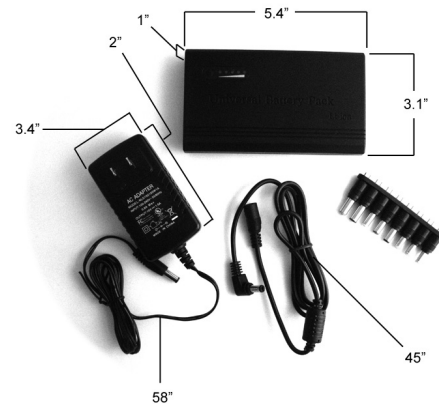

High Capacity Rechargeable Lithium-Ion Battery

EL-UNIPWR

Weight: 26 oz.
 Battery Dimensions: L=5.4 in., W=3.1 in., H=1 in.
 Adapter Dim.: L=3.4 in., W=2 in., H=1.3 in.
 Adapter Cable Length: 58 in.
 Battery Cable Length: 45 in

We carry this amazing High Capacity Rechargeable Lithium-Ion Battery specifically to power our LED light bars, Flexible LED Strip Lights, or any 12V DC electronic device, whether it features LED lights or otherwise. Due to their compact and rugged housings and charge capacity, Lithium-Ion batteries are commonly found in laptops and cell phones, and you will be amazed by the life of this slim, portable battery pack. This battery will power one of our 20" Brighter LED Light Bars for a full 52 hours!

The High Capacity Rechargeable Lithium-Ion Battery includes these accessories:

- * A slim 5.4" x 3.1" x 1" battery box with DC and USB outputs
- * An Adapter: 100 to 240V AC, 50/60Hz, 12-15V DC, 1.5A output with 5 foot cable
- * A 45" battery cable
- * A set of 8 conversion tips that will fit virtually any device

Charging the High Capacity Battery is a cinch: Plug the adapter into the "DC In" plug on the charger, then plug the adapter into a wall outlet. There are a series of five lights on the battery: the first (left) light is a low power alarm light that flickers; the other four will light up green left to right to indicate the level of charge. When all four green lights are shining, charging is complete. Then just plug your LED light into the battery with the included 45 inch cable. To power several LED light bars or flexible LED strips, just pick up one of our DC Splitter Plugs, which come in 2-Way, 3-Way, and 5-Way versions. Using the High Capacity Rechargeable Lithium-Ion Battery is as easy as screwing in a light bulb!