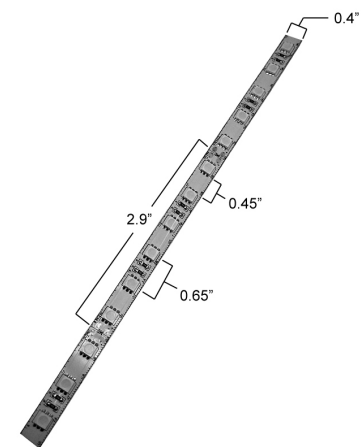

High Density 12V Brighter Flexible LED Strip Light by the foot

EL-HDBRTR12V

Weight: 1.5 oz. per ft.
 Width: 0.4 in.
 Depth: 0.1 in.
 LED Spacing: 0.65 in. (between centers)
 0.45 in. (between edges)
 Cutable: every 3 LEDs / 2 in.
 Max. length of one run: 16.4 ft.
 Operating Temp.: 75° F / 25° C
 UV/IR Radiation: None
 Lifespan: 50,000+ hours

If you thought our standard Brighter Flexible LED Strip Light was bright—at up to 180 lumens per foot—you'll be amazed at our new High Density 12V Brighter Flexible LED Strip Light. Sold by the foot at a custom length of your choice, our High Density Brighter LED Strip packs up to a whopping 290 lumens of brightness per foot! The High Density Brighter Strip Light uses the same high power tri-chip LEDs as our standard brighter strip, but has twice as many per foot, making it up to four times brighter than Elemental's standard Flexible LED Light Strip. There are 3 LEDs every 2 inches and 18 bulbs per foot. Yet the High Density Brighter Strip uses only 4.4 watts of electricity per foot!

The High Density Strip's low profile of only 0.1 inches, and a width of less than half an inch, allows for use in almost any location. Are you looking for a strip light that's a little less bright? Take a look at our Brighter Flexible LED Strip Light, which is just twice as bright as the standard LED ribbon light.

color	color temp.	voltage	lumens	IP rating	beam angle	type of LED	power consumption	LEDs / ft.
warm white	2700k	12V DC	240	50	120°	high power tri-chip SMD	4.4W / 363mA	18
neutral white	5000k	12V DC	290	50	120°	high power tri-chip SMD	4.4W / 363mA	18