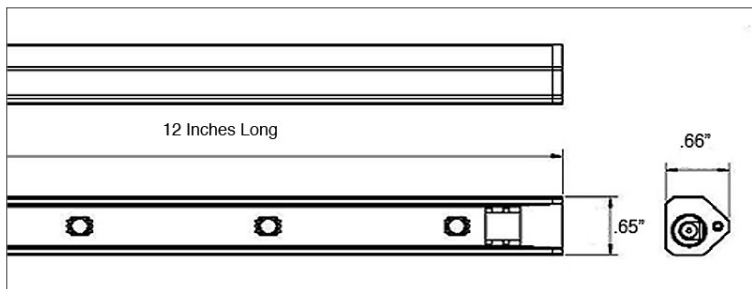

color	color temp.	voltage	lumens	IP rating	beam angle	LED type	power consumption	CRI	# of LEDs
warm white	3000k	24V DC	140	42	110°	Nichia SMD	7W max.	70	6
neutral white	5200k	24V DC	180	42	110°	Nichia SMD	7W max.	75	6