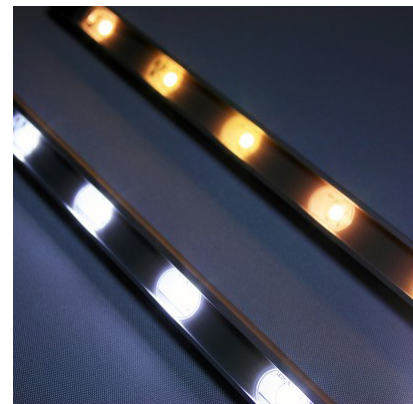

12" High Power LED Under Cabinet Light

EL-AOPTKUC7W

NSF Certified

Weight: 6 oz.

Width: 0.65 in.

Length: 12 in.

Height: 0.66 in.

LED Spacing: 1.9 in.

Max. Daisy-chain: 8 bars

Fixture Surface Temp.: 68° - 104° F

Lifespan: 50,000+ hours

UV/IR Radiation: none

Our 12" High Power LED Under Cabinet Light is the perfect solution to greening your under cabinet illumination. This light bar can be used for any of your task lighting between 1-5 feet, and works especially well in shelving, above counters and inside cabinets. Whether inside your home, in the kitchen or living room, or lighting products in your business, you'll find that these sleek and attractive fixtures supply a pleasing but adequate amount of light, all while using even less energy than a fluorescent tube.

This 12" High Power LED Light Bar contains 6 high-power Nichia LED chips that consume only 7 Watts of electricity, and it comes in two colors: warm white, which is the most similar to the warm yellowish light of an incandescent bulb, and neutral white, which is a pure white that is cooler in feel. This under cabinet LED light package includes two mounting clips with screws, and installing the bar couldn't be easier.

This under cabinet light bar has been tested and certified by the NSF. As all Elemental products do, this LED Light fixture holds the prestigious ROHS (Restriction of Hazardous Substances) certificate, which ensures that no environmentally harmful components were used in manufacturing.