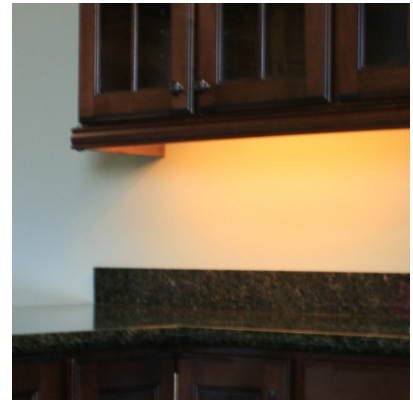

12" High Power LED Under Cabinet Light

EL-AOPTKUC7W

NSF Certified

Weight: 6 oz.

Width: 0.65 in.

Length: 12 in.

Height: 0.66 in.

LED Spacing: 1.9 in.

Max. Daisy-chain: 8 bars

Fixture Surface Temp.: 68° - 104° F

Lifespan: 50,000+ hours

UV/IR Radiation: none

Our 12" High Power LED Under Cabinet Light is the perfect solution to greening your under cabinet illumination. This light bar can be used for any of your task lighting between 1-5 feet, and works especially well in shelving, above counters and inside cabinets. Whether inside your home, in the kitchen or living room, or lighting products in your business, you'll find that these sleek and attractive fixtures supply a pleasing but adequate amount of light, all while using even less energy than a fluorescent tube.

This 12" High Power LED Light Bar contains 6 high-power Nichia LED chips that consume only 7 Watts of electricity, and it comes in two colors: warm white, which is the most similar to the warm yellowish light of an incandescent bulb, and neutral white, which is a pure white that is cooler in feel. This under cabinet LED light package includes two mounting clips with screws, and installing the bar couldn't be easier.

This under cabinet light bar has been tested and certified by the NSF. As all Elemental products do, this LED Light fixture holds the prestigious ROHS (Restriction of Hazardous Substances) certificate, which ensures that no environmentally harmful components were used in manufacturing.