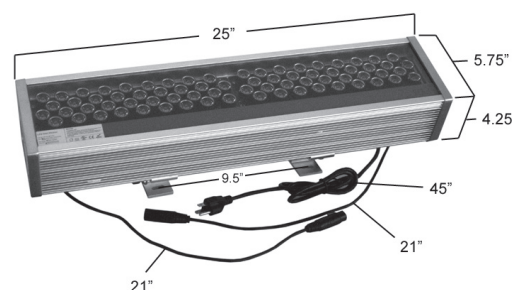

24" RGB LED Wall Washer

EL-24RGBWW

UL-Listed
 Weight: 16 lb. 8 oz.
 Length: 25 in.
 Width: 5.75 in.
 Height (component): 4.25 in.
 Height (unit): 6.5 in.
 Power Cord Length: 45 in.
 DMX Cables (2) Length: 21 in.
 Rotary Angle of Base: 150°
 UV/IR: none

Product Description

The 24" RGB LED Wall Washer is equipped to add color and drama to any event or room. This is simple to operate but serious technicolor lighting. Use it to decorate both indoor and outdoor settings, as it is water resistant to all but submerging. This full color LED fixture is a dynamic and brilliant device for high-lighting buildings, restaurants, gardens, patios, and more. And at home, this wall washer creates loads of atmosphere, whether for a party, or to liven up a special room in the house. With 72 LEDs total, this powerful RGB spotlight is indispensable onstage in a theater or club. And you can operate this adaptable UL-Listed LED wall washer in one of three ways: on an internal setting, in DMX mode and as part of a daisy chain.

The 24" RGB LED Wall Washer comes with a hard-wired power cable, as well as two DMX cables that make it compatible with a DMX controller and additional washers. Each patented washer is made of light but strong aluminum alloy, built for durability and stability. And at Elemental LED, we care about our planet, so all of our products hold the eco-friendly RoHS (Restriction of Hazardous Substances) certification. This ensures that no environmentally harmful components were used in the manufacturing process. This multi-color LED fixture is also energy-efficient and UL-Listed, which means it has the highest safety rating. Aided by the washer's built-in cooling system, these LED bulbs are rated to last over 50,000 hours, five times as long as a CFL. All you have to do is plug in the 24" RGB Wall Washer to let the low-maintenance, high-tech magic begin!